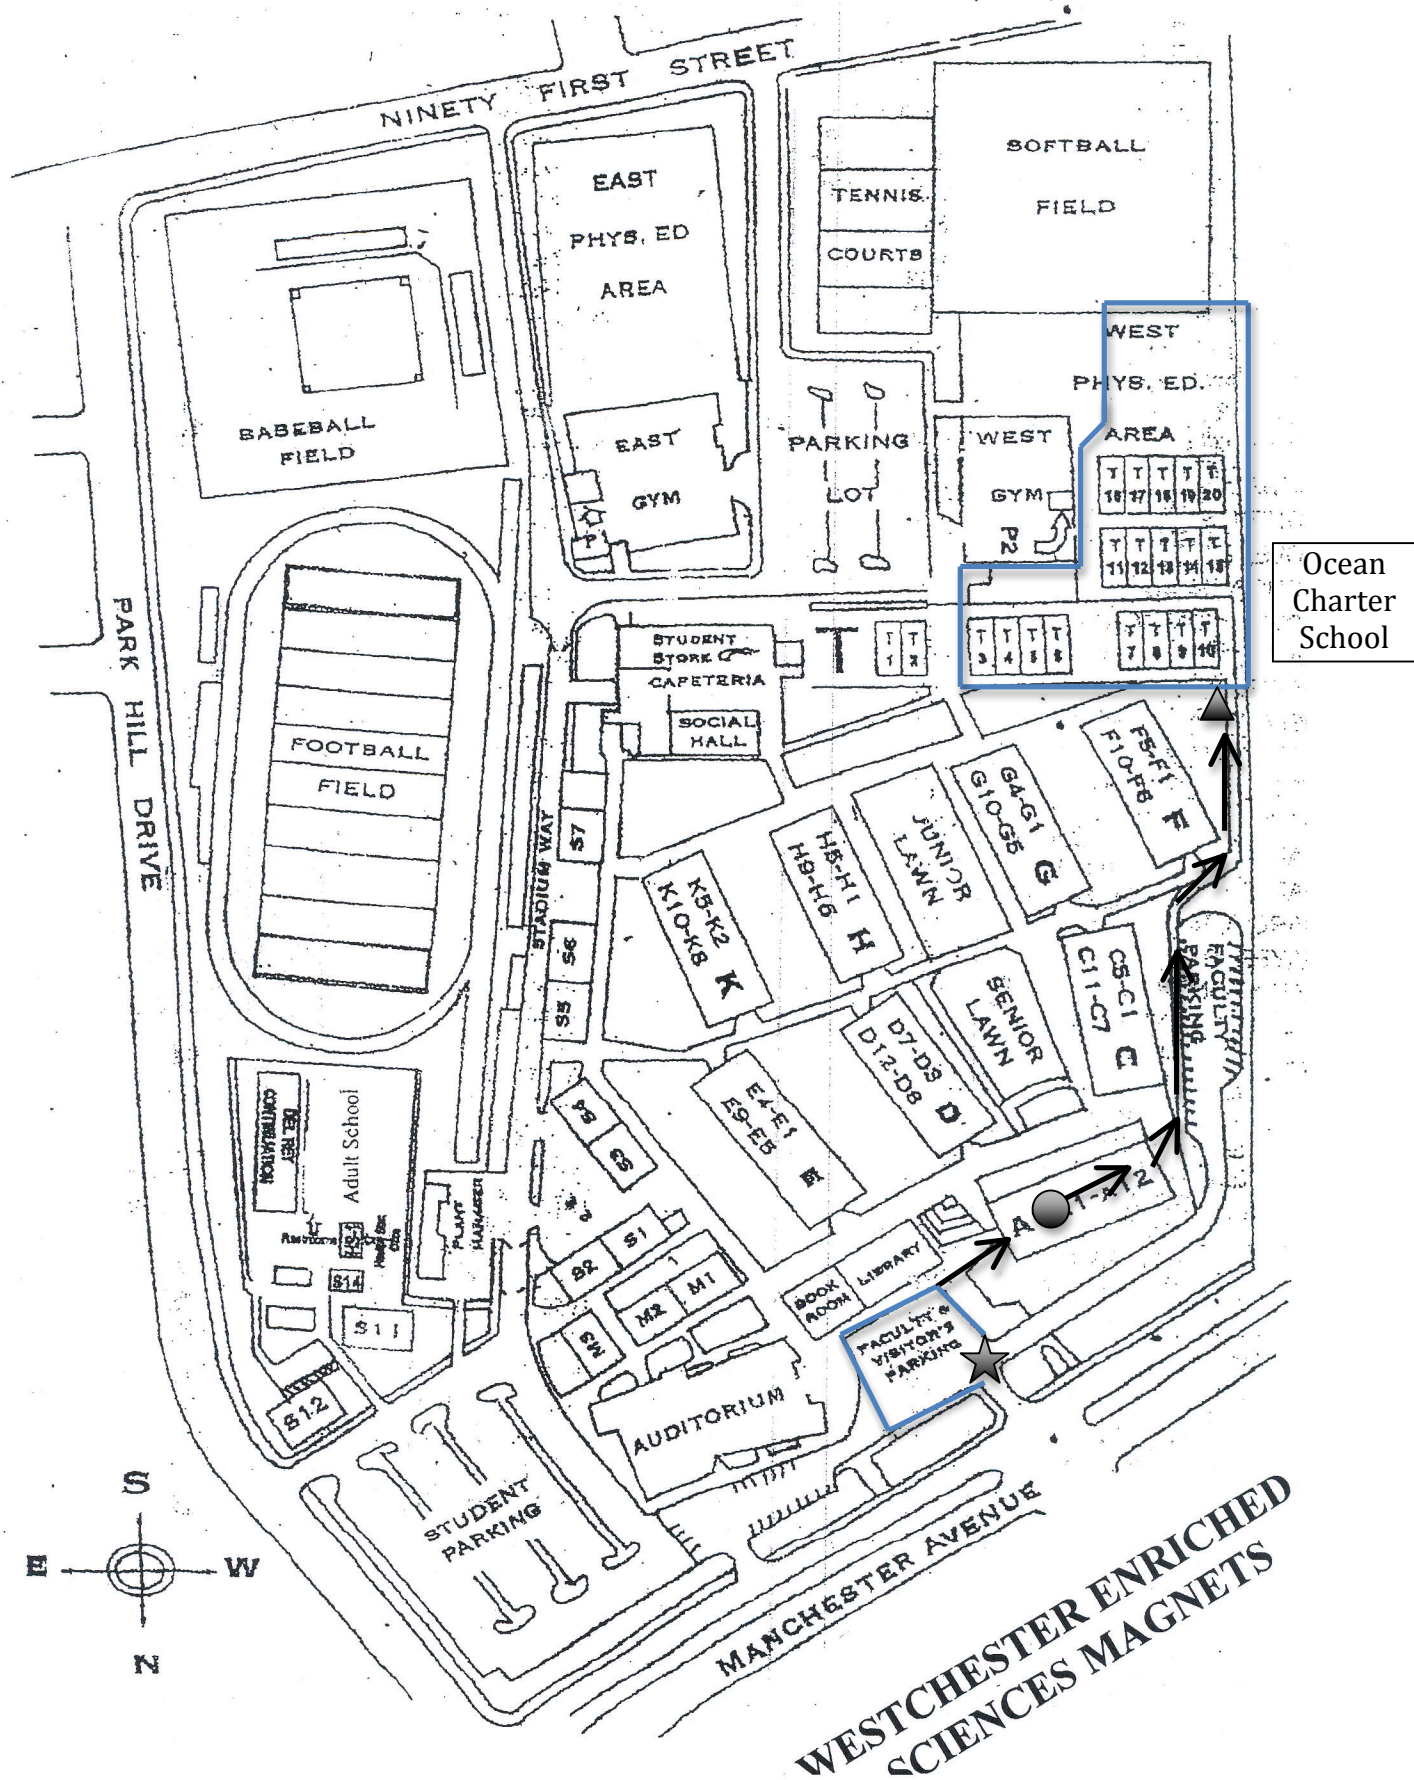

Ocean Charter School - Westchester Campus Emergency Map

Effective Friday, May 8, 2015

During the hours 8:30am-3pm

Ocean Charter School

KEY: ★ Park Here ● Sign-in ▲ OCS Entrance

WESTCHESTER ENRICHED SCIENCES MAGNETS